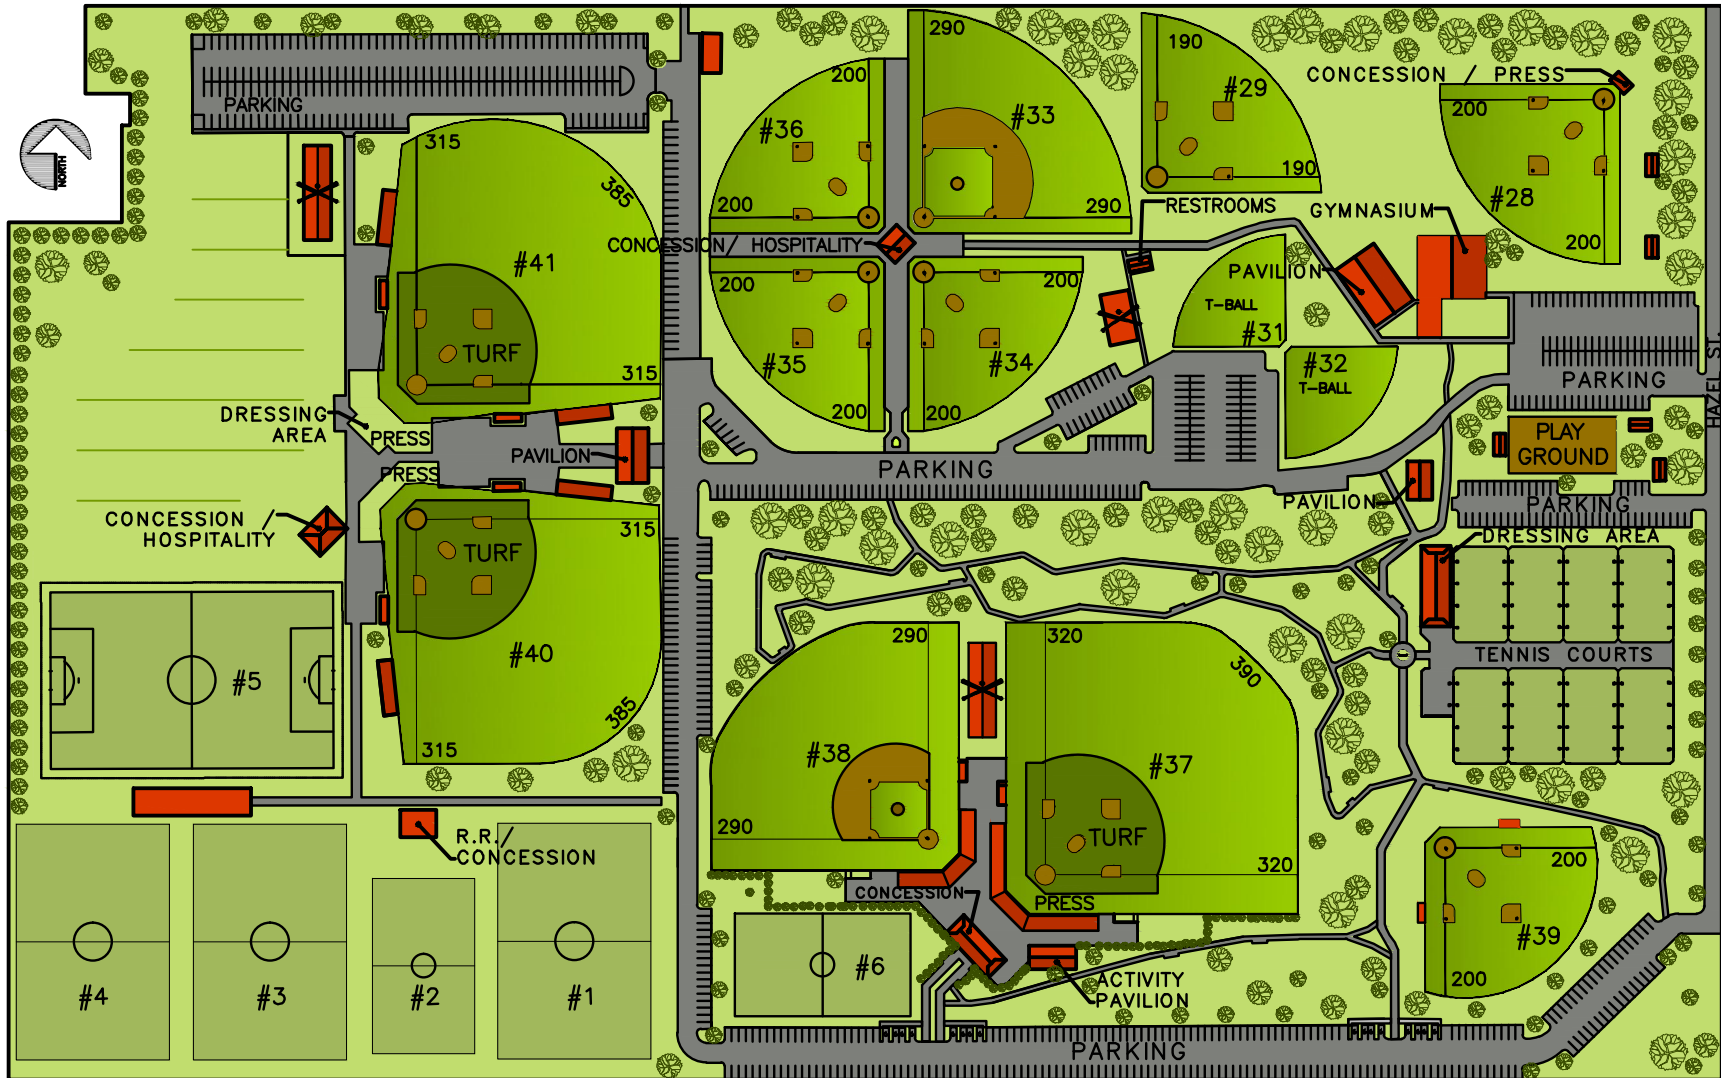

MCMURRY PARK

300 HAZEL ST.

- ✕ - BATTING CAGE (3)
- - PAVILION