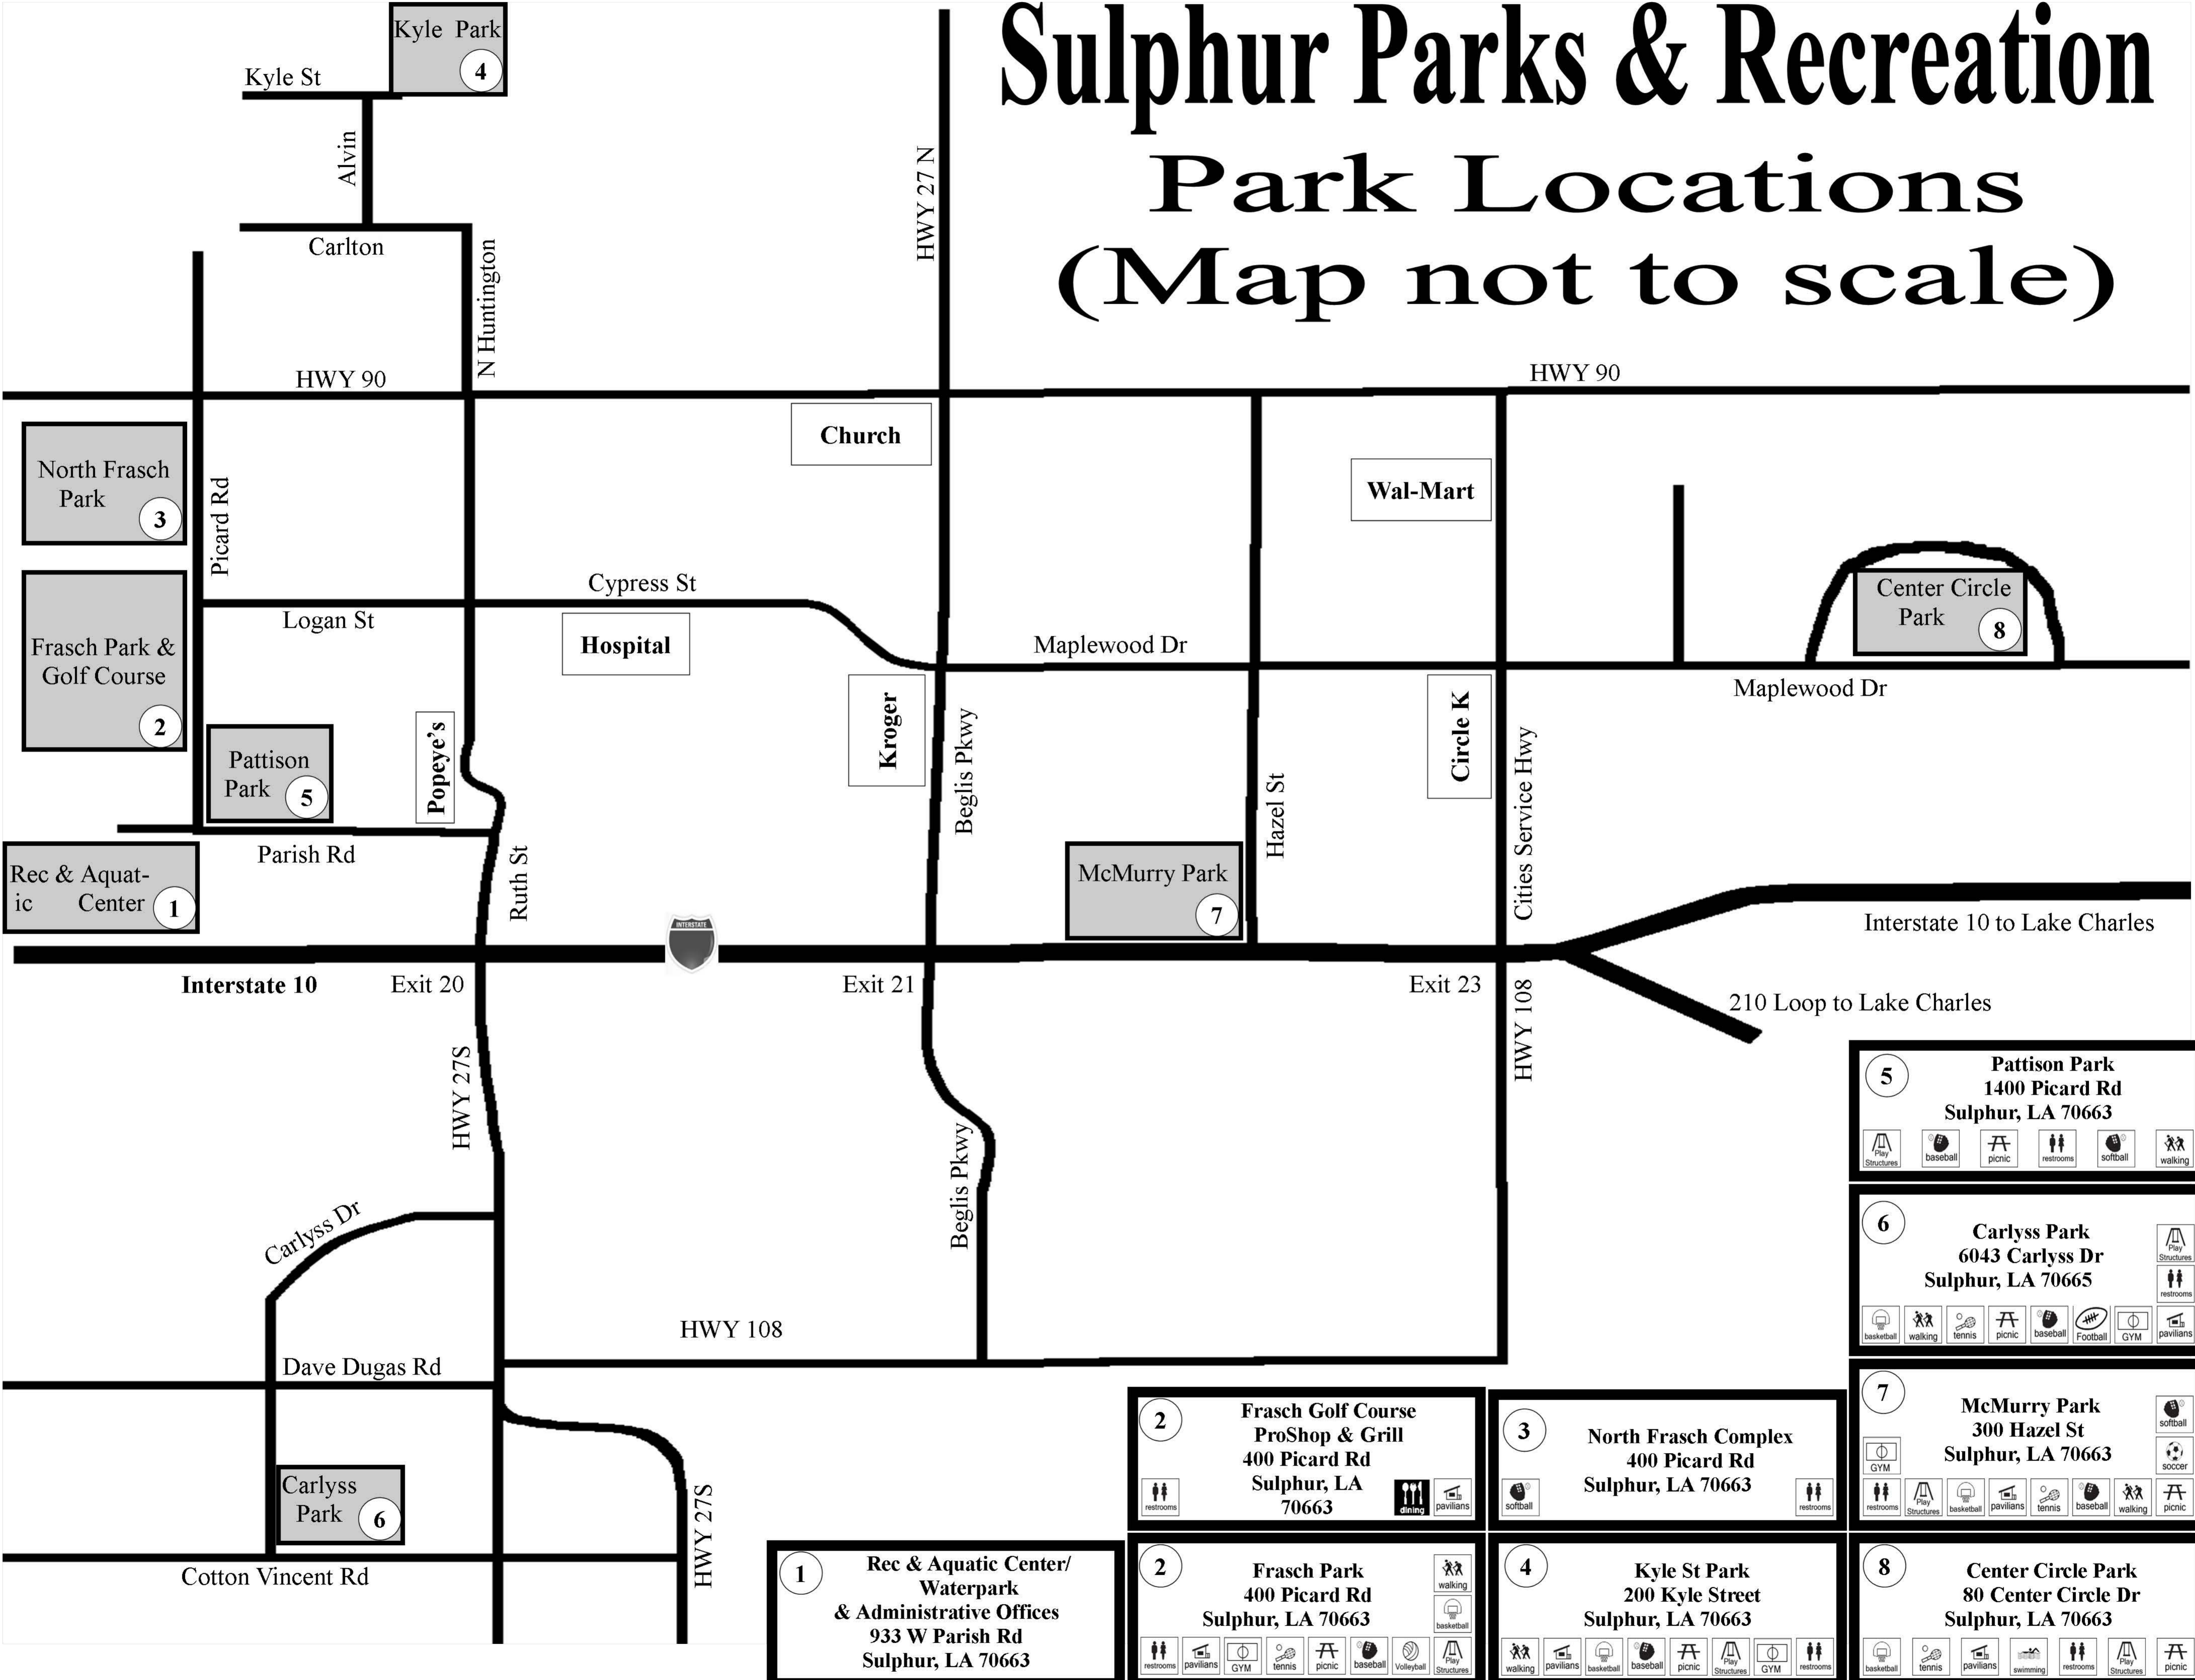

Sulphur Parks & Recreation

Park Locations

(Map not to scale)

1 Rec & Aquatic Center/
Waterpark
& Administrative Offices
933 W Parish Rd
Sulphur, LA 70663

2 Frasch Park
400 Picard Rd
Sulphur, LA 70663

4 Kyle St Park
200 Kyle Street
Sulphur, LA 70663